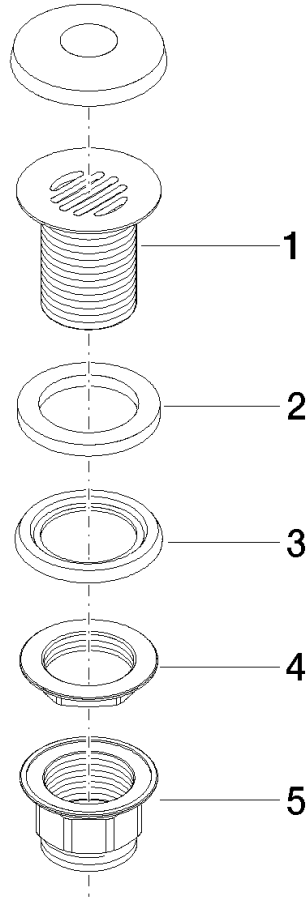

10 110 970

Fits: IMO, LULU, MADISON, MEM, TARA,
CL.1, LISSÉ, VAIA, META, CYO

	Matte Black	10 110 970-33
	Chrome	10 110 970-00
	Brushed Platinum	10 110 970-06
	Platinum	10 110 970-08
	Durabross (23kt Gold)	10 110 970-09
	Dark Chrome	10 110 970-19
	Light Gold	10 110 970-26
	Brushed Light Gold	10 110 970-27
	Brushed Durabross (23kt Gold)	10 110 970-28
	Brushed Bronze	10 110 970-42
	Brushed Champagne (22kt Gold)	10 110 970-46
	Champagne (22kt Gold)	10 110 970-47
	Brushed Chrome	10 110 970-93
	Brushed Dark Platinum	10 110 970-99

Grated waste 1 1/4" - Matte Black

IMO

10 110 970

Only suitable for sinks without an overflow.

10 110 970

10 110 970

Parts for other finishes can be found here: [Chrome](#)

Spare parts list

No.	Item Number	Name	Quantity used	Delivery time
1	09 11 01 025-33	cup	1	30
2	09 14 05 039 90	seal	1	2
3	09 14 03 025 90	seal	1	2
4	09 23 10 017 90	nut	1	2
5	09 23 10 020-33	nut	1	60